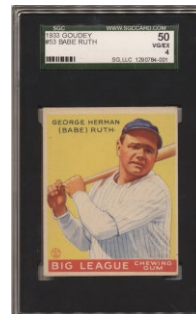

1933 Goudey
53 Babe Ruth
SGC 4 $5,414