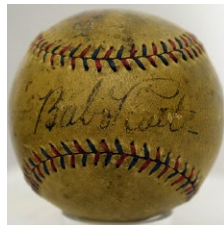

Album Page Ruth/Cobb 9 \$3,965

Burke Waner, Paul 9 \$1,379

Document Huggins, Miller 9.5 \$3,191

Johnson, Walter Signed Questionnaire 9.5 \$2,342

Letter Campanella, Roy 9.5 \$2,132

Photo Gehrig, Lou (superb!) 9.5 \$4,792

Photo Johnson, Walter (dated 1924, superb) 9.5 \$3,736

SS BALL Babe Ruth 5 \$6,932

Fidel Castro High Grade Ball 9 \$3,733

SS BALL Gil Hodges (World Class) 9.5 \$3,862

1926 Giants Team Ball 8 \$4,501

1920s Original Celtics Autograph Collection 9 \$1,501