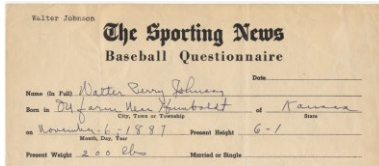

Johnson, Walter Signed Questionnaire 9.5 $2,342