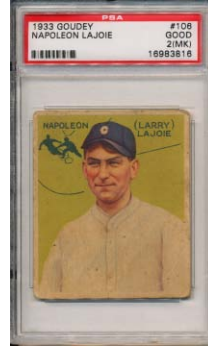

FEBRUARY 2, 2011 AUCTION HIGHLIGHTS

1887 N172 Connor, Roger PSA 1 \$4,634

1908 T204 17 Al Bridwell PSA 7 \$3,619

1908 T204 18 Mordecai Brown PSA 6 \$4,870

1908 T204 25 Ed Cicotte PSA 6 \$3,578

1908 T204 50 Doc Gessler PSA 5 \$5,969

1908 T204 60 Walter Johnson PSA 5 \$22,170

1908 T204 118 Joe Tinker PSA 5 \$6,479

1908 T204 Collection of 85 different cards VG-Ex \$22,882

1932 US Caramel 26 Lou Gehrig PSA 6 \$11,895

1933 Goudey 106 Napoleon Lajoie PSA 2 mk \$14,301

1954 Topps 128 Hank Aaron RC PSA 7.5 \$3,055

1934 National Chiclé Complete Set VG-Ex \$9,767

1948 Leaf Complete Set Ex+ \$10,150

Check Kiesling, Walter 9 \$4,375

1911 C55 Complete Set w/Vezina and Art Ross PSA 5s \$8,935