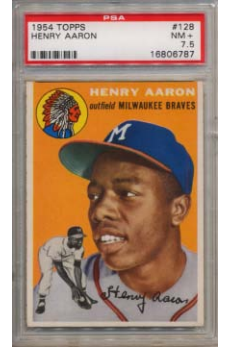

FEBRUARY 2, 2011 AUCTION HIGHLIGHTS

1887 N172 Connor, Roger PSA 1 \$4,634

1908 T204 17 Al Bridwell PSA 7 \$3,619

1908 T204 18 Mordecai Brown PSA 6 \$4,870

1908 T204 25 Ed Cicotte PSA 6 \$3,578

1908 T204 50 Doc Gessler PSA 5 \$5,969

1908 T204 60 Walter Johnson PSA 5 \$22,170

1908 T204 118 Joe Tinker PSA 5 \$6,479

1908 T204 Collection of 85 different cards VG-Ex \$22,882

1932 US Caramel 26 Lou Gehrig PSA 6 \$11,895

1933 Goudey 106 Napoleon Lajoie PSA 2 mk \$14,301

1954 Topps 128 Hank Aaron RC PSA 7.5 \$3,055

1934 National Chiclé Complete Set VG-Ex \$9,767

1948 Leaf Complete Set Ex+ \$10,150

Check Kiesling, Walter 9 \$4,375

1911 C55 Complete Set w/Vezina and Art Ross PSA 5s \$8,935