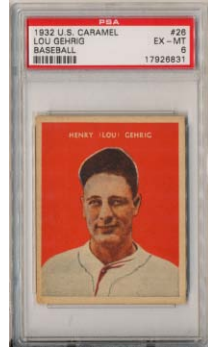

FEBRUARY 2, 2011 AUCTION HIGHLIGHTS

1887 N172 Connor, Roger PSA 1 \$4,634

1908 T204 17 Al Bridwell PSA 7 \$3,619

1908 T204 18 Mordecai Brown PSA 6 \$4,870

1908 T204 25 Ed Cicotte PSA 6 \$3,578

1908 T204 50 Doc Gessler PSA 5 \$5,969

1908 T204 60 Walter Johnson PSA 5 \$22,170

1908 T204 118 Joe Tinker PSA 5 \$6,479

1908 T204 Collection of 85 different cards VG-Ex \$22,882

1932 US Caramel 26 Lou Gehrig PSA 6 \$11,895

1933 Goudey 106 Napoleon Lajoie PSA 2 mk \$14,301

1954 Topps 128 Hank Aaron RC PSA 7.5 \$3,055

1934 National Chiclé Complete Set VG-Ex \$9,767

1948 Leaf Complete Set Ex+ \$10,150

Check Kiesling, Walter 9 \$4,375

1911 C55 Complete Set w/Vezina and Art Ross PSA 5s \$8,935