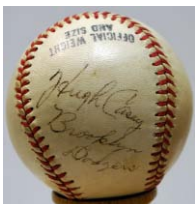

1954 Topps 128 Hank Aaron RC PSA 7.5 \$3,055

1934 National Chiclé Complete Set VG-Ex \$9,767

1948 Leaf Complete Set Ex+ \$10,150

Check Kiesling, Walter 9 \$4,375

1911 C55 Complete Set w/Vezina and Art Ross PSA 5s \$8,935

1911 C57 Complete Set VG w/nicer \$17,909

Mickey Mantle Full World Series Home Run Ticket Collection (16 pcs) Ex \$5,288

Kelley, Joe 3 x 5 8 \$4,183

Ruth, Babe 3 x 5 PSA 10 \$4,733

Hugh Casey SS Ball 9 \$4,922

Babe Ruth SS Ball 8 \$5,728

1924 - 1925 Yankees Team Ball w/Ruth, Cobb & Speaker 8 \$6,710

1948 Yankees Team Ball 9 \$2,039

1974 AL All Stars Team Ball w/Munson & 12 HOFers 9.5

1961 Roger Maris 61st Home Run Ticket Ex \$1,767