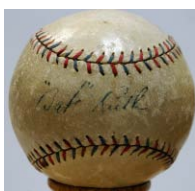

1954 Topps 128 Hank Aaron RC PSA 7.5 \$3,055

1934 National Chiclé Complete Set VG-Ex \$9,767

1948 Leaf Complete Set Ex+ \$10,150

Check Kiesling, Walter 9 \$4,375

1911 C55 Complete Set w/Vezina and Art Ross PSA 5s \$8,935

1911 C57 Complete Set VG w/nicer \$17,909

Mickey Mantle Full World Series Home Run Ticket Collection (16 pcs) Ex \$5,288

Kelley, Joe 3 x 5 8 \$4,183

Ruth, Babe 3 x 5 PSA 10 \$4,733

Hugh Casey SS Ball 9 \$4,922